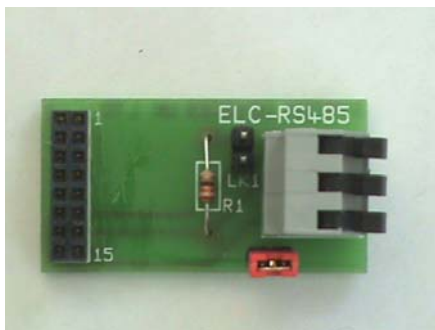

## ELC-RS485

The ELC-RS485 is a RS485 communications card designed for the easy connection of our SuperRelay products where a MODBUS RTU RS485 network is required between the PLC's and any other RS485 MODBUS RTU device such as our Maple HMI's.

The LAST ELC-RS485 in the chain MUST have the terminating link installed (LK1).

Connections are as follows:

A (+) to RX+

B (-) to RX-

Com to GND

Sole UK Distributors of

**OPTO 22**

and